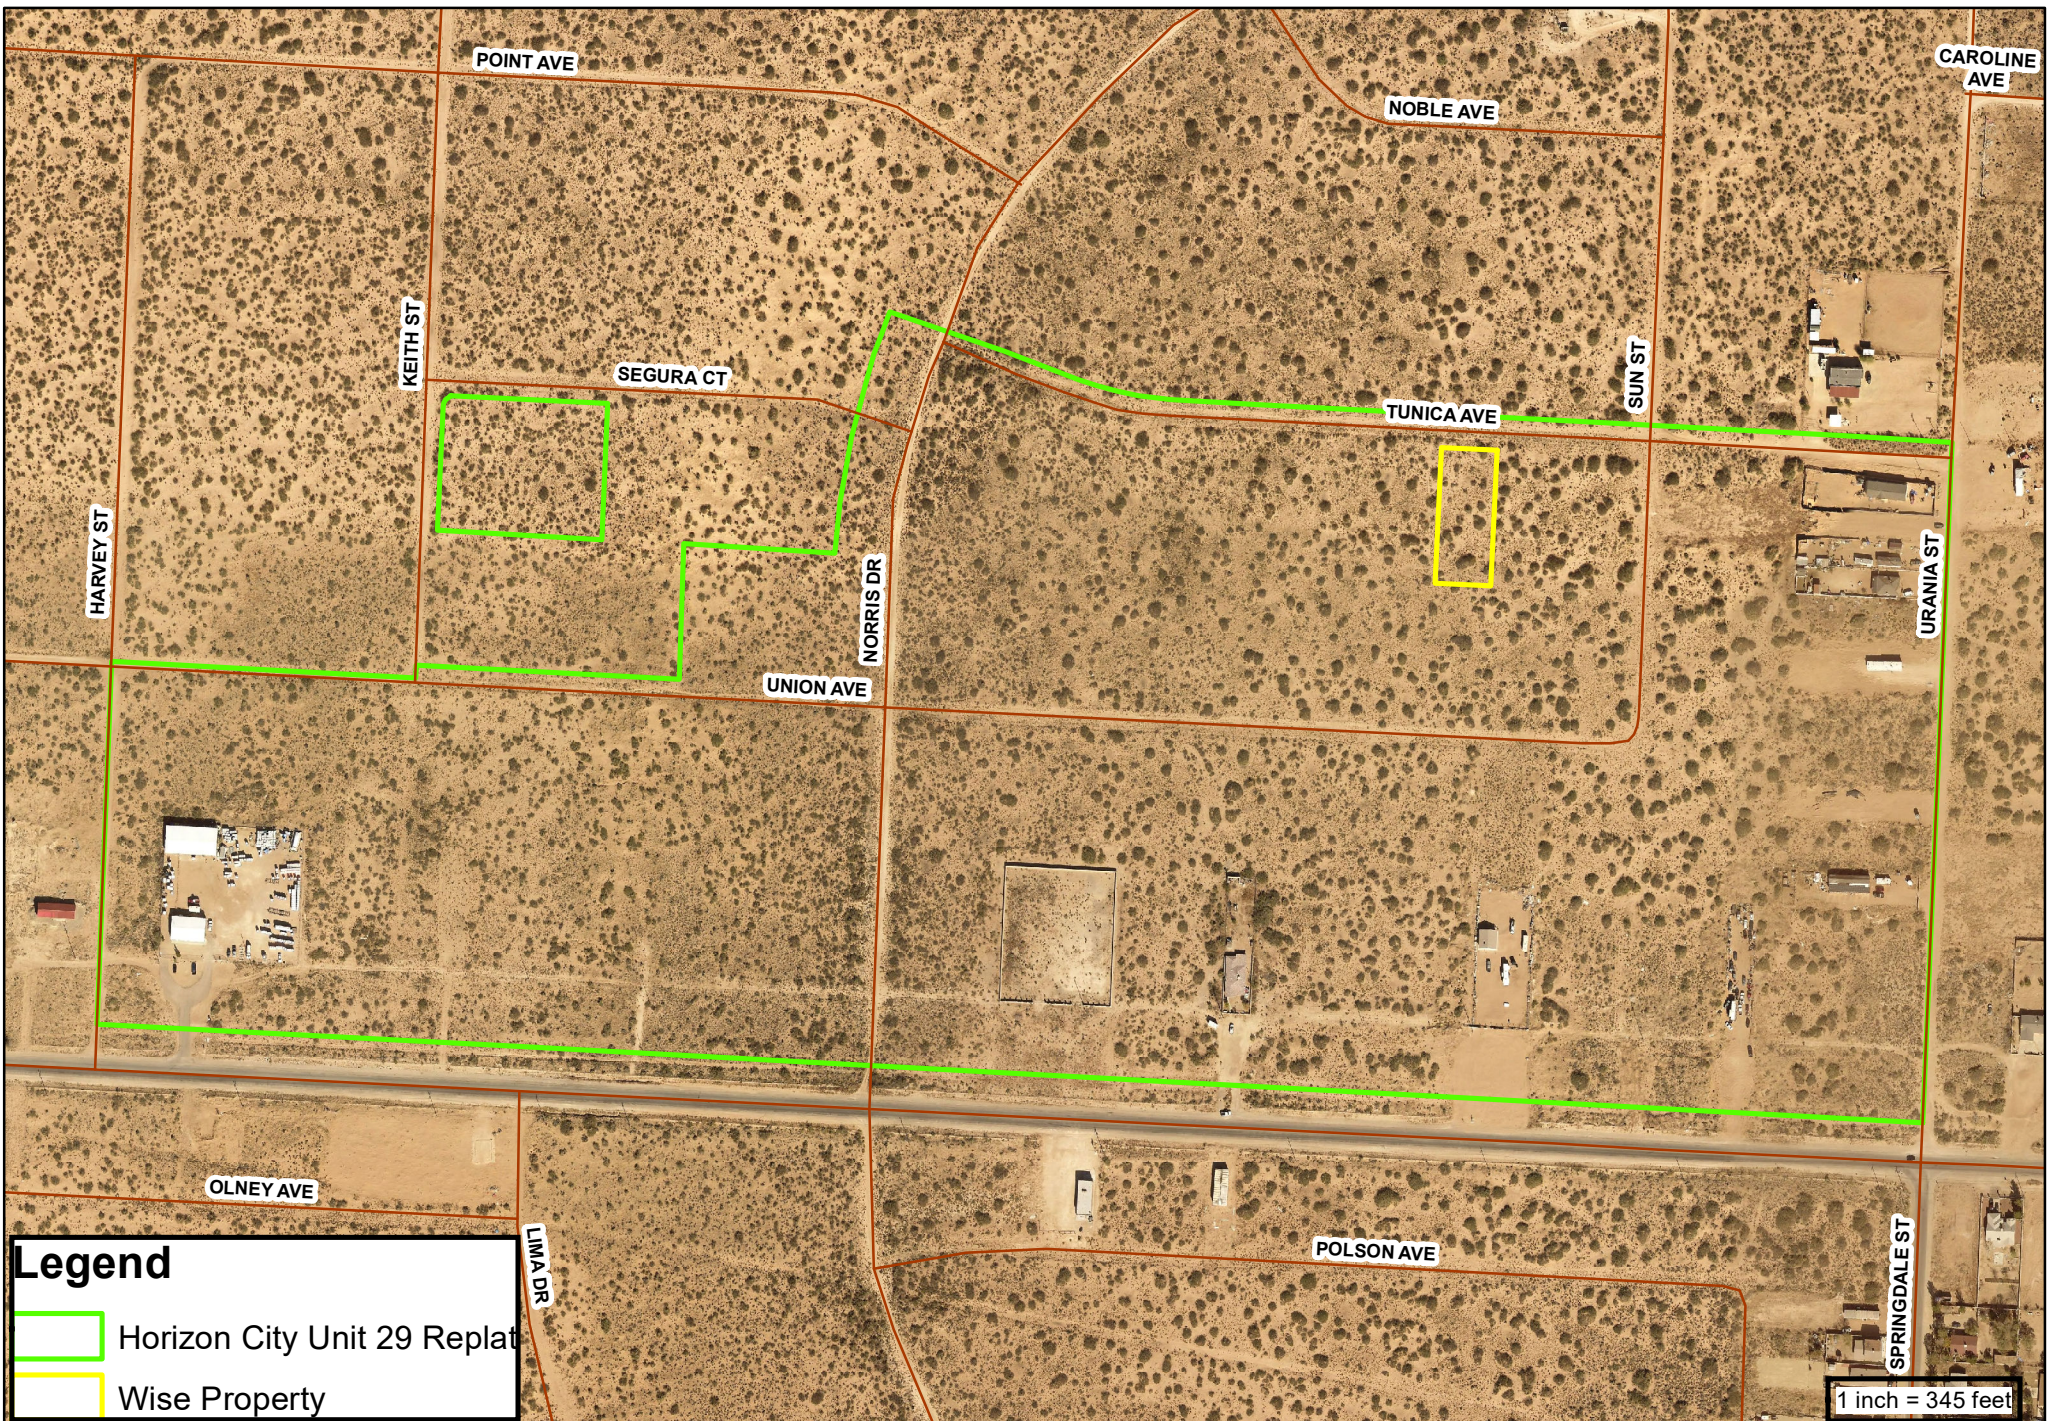

**Property Donation - H & L Development Co.
72 Wilco # 1 lots 1,2,3 on Romo Ave.**

Property Donation - Douglas & Joanne Wise
237 Horizon City #29 Replat lots 16 & 17 on Tunica Ave.

Legend

- Horizon City Unit 29 Replat
- Wise Property

1 inch = 345 feet